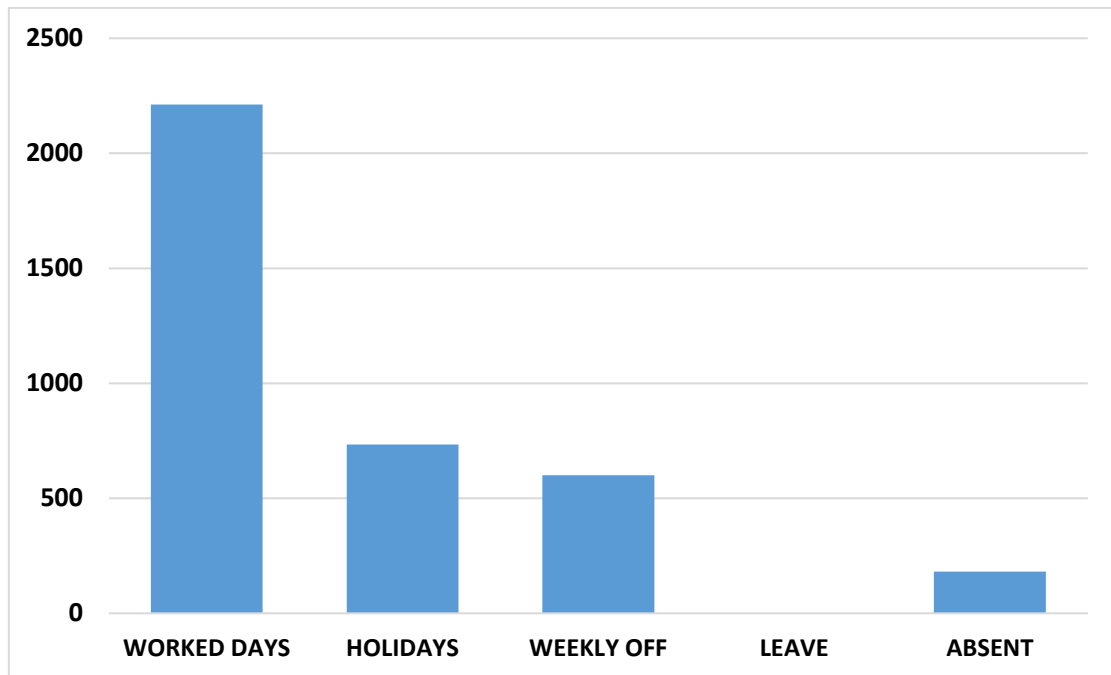

GURU NANAK EDUCATION COLLEGE, GOPALPUR

ANALYSIS OF ATTENDANCE OF STUDENTS FOR THE MONTH OF DECEMBER 2019

BATCH - ATTENDANCE OF 1ST SEMESTER

POST BATCH - ATTENDANCE OF 4TH SEMESTER