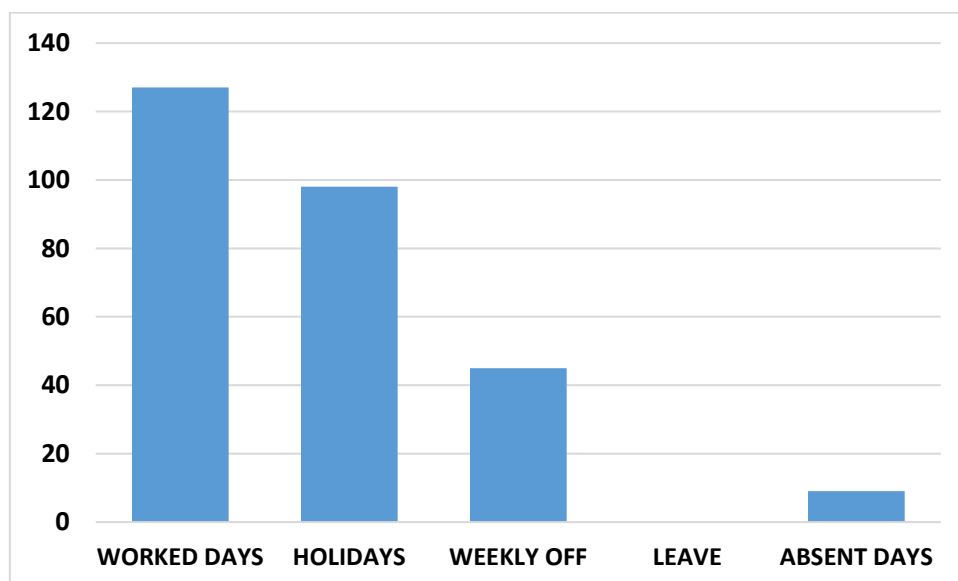

GURU NANAK EDUCATION COLLEGE, GOPALPUR

ANALYSIS OF ATTENDANCE OF STUDENTS FOR THE MONTH OF DECEMBER 2019

BATCH - ATTENDANCE OF 1ST SEMESTER

POST BATCH - ATTENDANCE OF 4TH SEMESTER